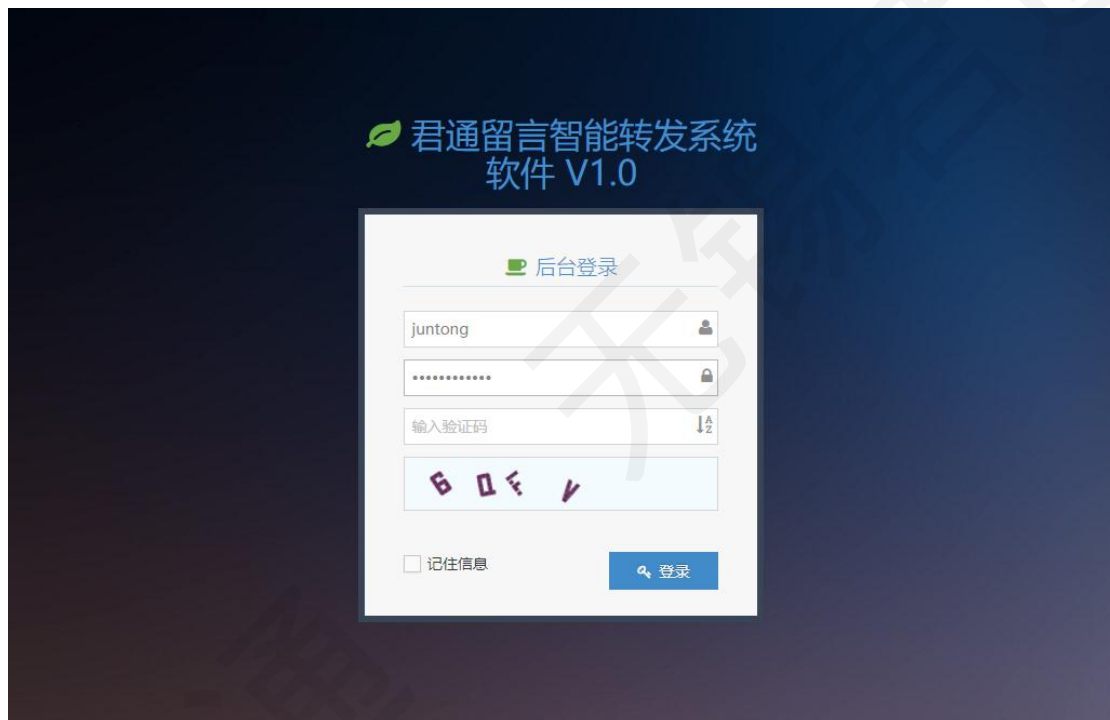

3. 开发工具

开发平台 Windows 10, NetBeans 8.2, Apache 2.2, Mysql 5.5

开发语言 PHP,JavaScript

二、功能模块介绍

1. 用户登录

输入账号、密码、验证码后登录系统，也可以在此处选择记住信息，下次就无需再次输入用户名密码，将自动登录系统。

2. 系统欢迎页

查看系统的基本运行环境信息和配置，日常维护操作功能按钮展示都在此处。

The screenshot displays the 'System Welcome' page of the 'JunTong Intelligent Forwarding System Software V1.0'. The page features a top navigation bar with '前台首页' (Front Page) and '清除缓存' (Clear Cache) buttons, and a user profile for 'juntonq'. A sidebar on the left contains menu items for '系统设置' (System Settings), '内容管理' (Content Management), and '微信基本功能' (WeChat Basic Functions). The main content area is titled '欢迎使用后台系统管理' (Welcome to the Backend System Management) and is divided into three sections: 1. '系统信息' (System Information) showing upload limits (4000M), system versions (Apache/2.4.46, OpenSSL/1.1.1j, PHP/7.4.16), and website version (1.98, marked as '已是最新'). 2. '系统安全检测' (System Security Check) with two alerts: a weak database password and the system running in debug mode. 3. '日常维护' (Daily Maintenance) with buttons for '下载日志' (Download Logs), '查看日志' (View Logs), '清除日志' (Clear Logs), '关闭调试' (Close Debug), and '打开Trace' (Open Trace). Log statistics show a size of 13.3M and 230 logs. The footer includes the copyright '无锡君通 © 2000-2022'.